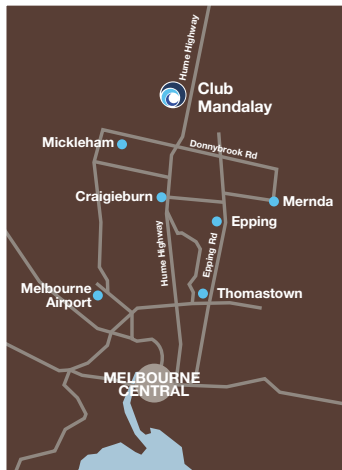

## Just 45 minutes from Melbourne

Club Mandalay is the jewel in the crown of Mandalay, an idyllic hideaway community located just off the Beveridge exit of the Hume Freeway and a leisurely 45 minutes drive from Melbourne, 10 minutes from Craigieburn and 5 minutes from Wallan.